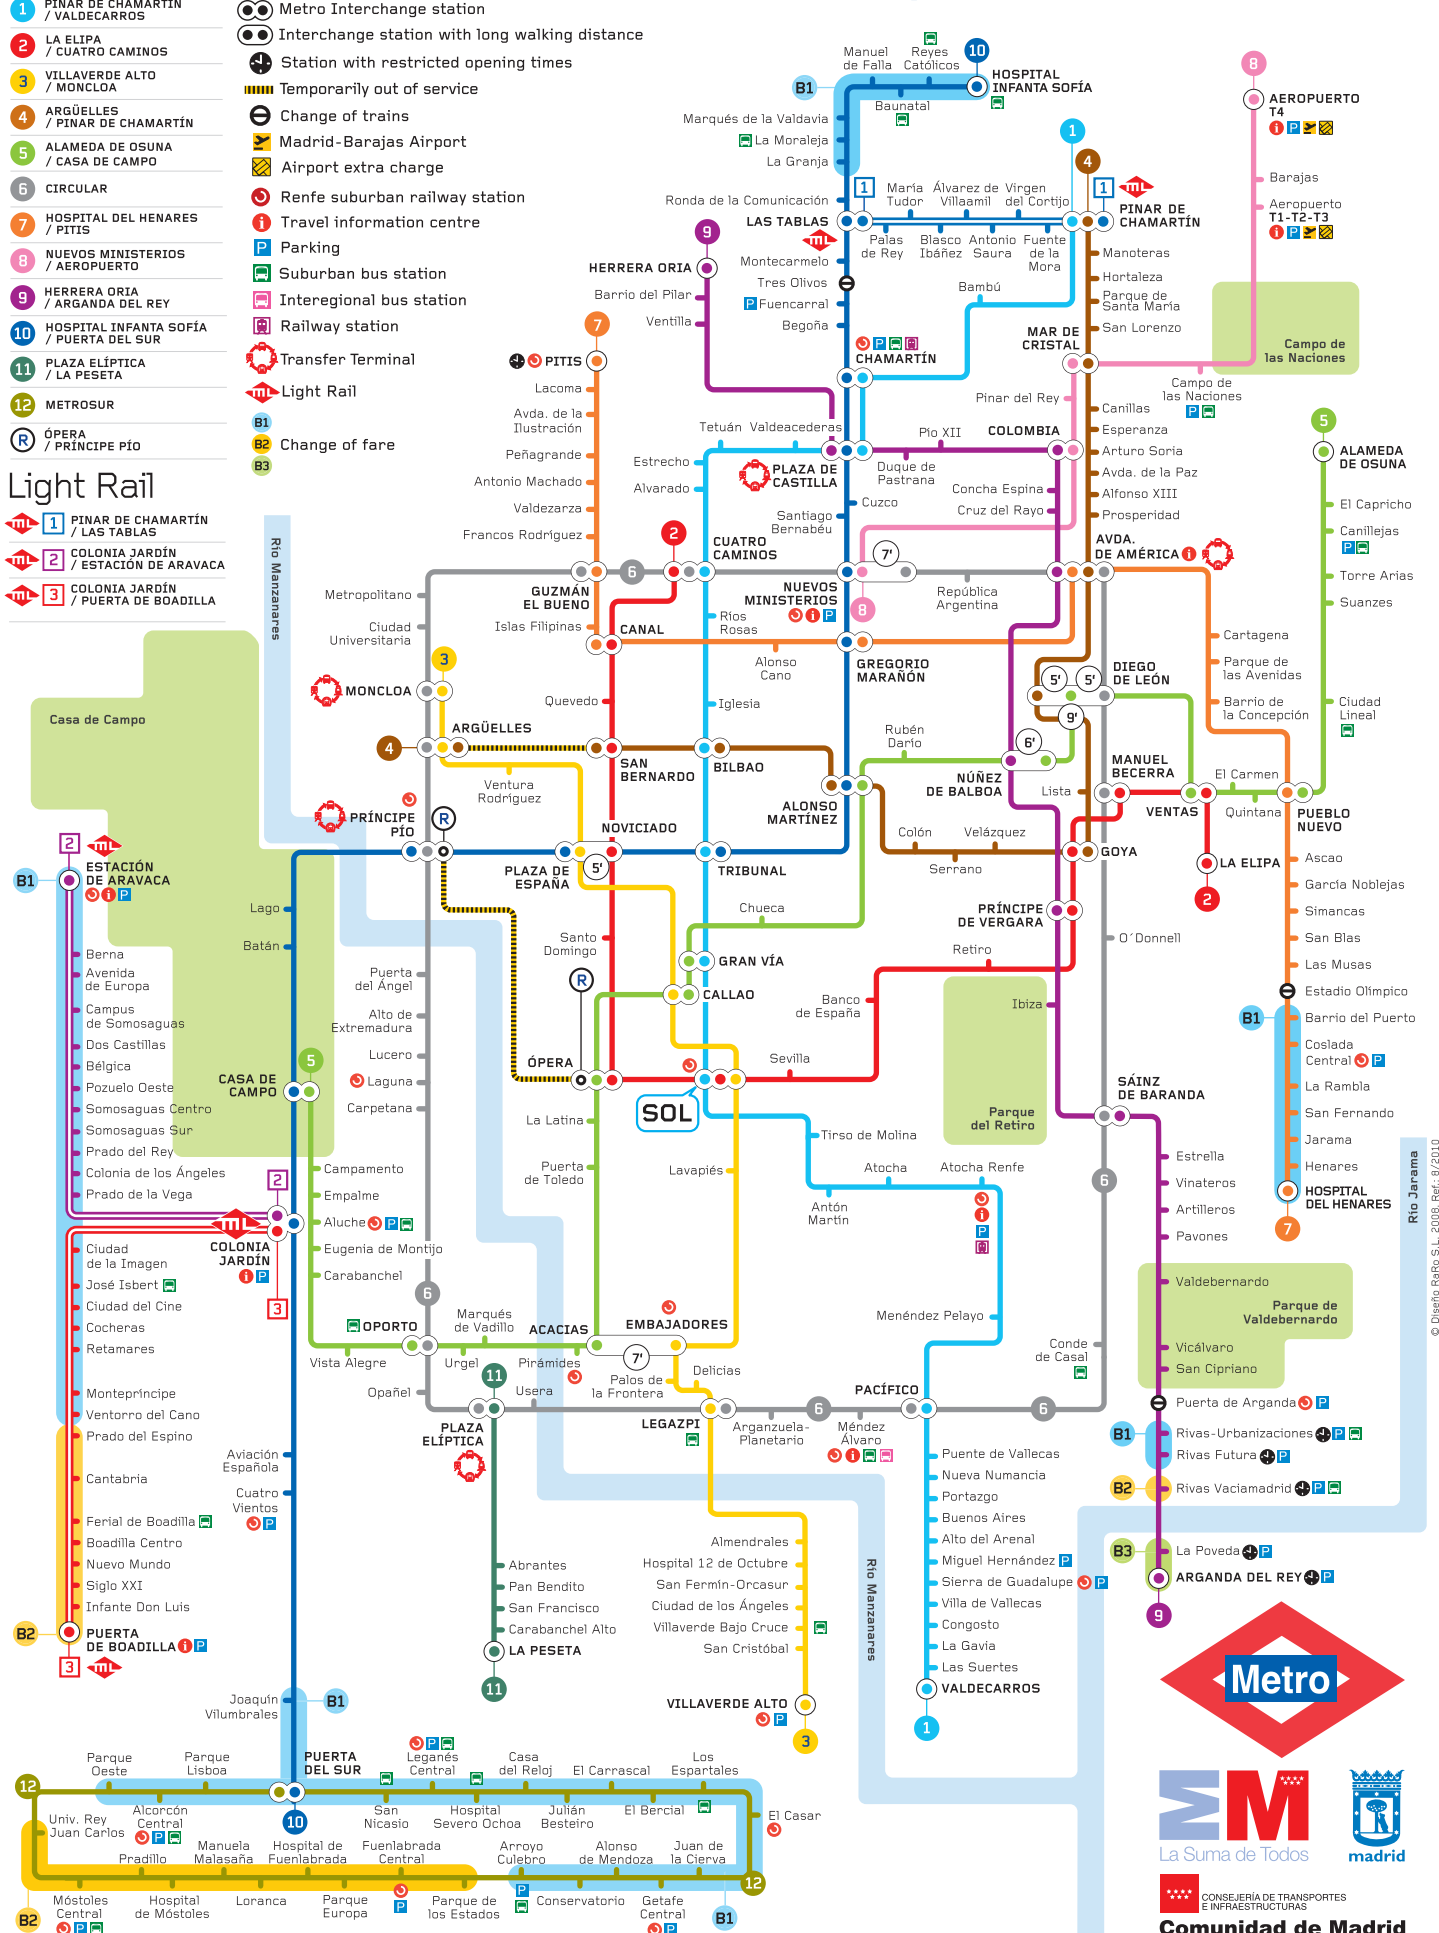

Metro Lines

- 1** PINAR DE CHAMARTÍN / VALDECARROS
- 2** LA ELIPA / CUATRO CAMINOS
- 3** VILLAVEVERE ALTO / MONCLOA
- 4** ARGÜELLES / PINAR DE CHAMARTÍN
- 5** ALAMEDA DE OSUNA / CASA DE CAMPO
- 6** CIRCULAR
- 7** HOSPITAL DEL HENARES / PITIS
- 8** NUEVOS MINISTERIOS / AEROPUERTO
- 9** HERRERA ORIA / ARGANDA DEL REY
- 10** HOSPITAL INFANTA SOFÍA / PUERTA DEL SUR
- 11** PLAZA ELÍPTICA / LA PESETA
- 12** METROSUR

Light Rail

- 1** PINAR DE CHAMARTÍN / LAS TABLAS
- 2** COLONIA JARDÍN / ESTACIÓN DE ARAVACA
- 3** COLONIA JARDÍN / PUERTA DE BOADILLA

Keys

- Metro Interchange station
- Interchange station with long walking distance
- Station with restricted opening times
- Change of trains
- Madrid-Barajas Airport
- Airport extra charge
- Renfe suburban railway station
- Travel information centre
- Parking
- Suburban bus station
- Interegional bus station
- Railway station
- Transfer Terminal
- Light Rail
- Change of fare

Schematic map of the subway network

© Diseño ReRo S.L. 2008. Ref.: 8/2010